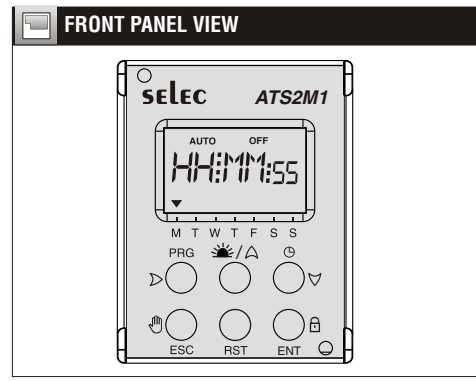

DEFAULT VALUES	
Location Settings	
Latitude (Mumbai - India)	0 19.07 (19.07°N)
Longitude (Mumbai - India)	0 72.88 (72.88°E)
Timezone (India)	0 05:30 (UDT: +5.5 Hr)
Summer/Winter Shift (India)	NA (no DST found)
Day of Week (Work on)	All week days
Offset (Twilight) Settings	
Offset Sunrise	POS 00 (no offset)
Offset Sunset	POS 00 (no offset)

KEY OPERATIONS	
To Enter Programming	Press key
Set Co-ordinates and Timezone	PRG / ▷
Set Clock – Current Date & Time	⌚ / ▽
View Sunset-Sunrise & Set offset	☀ / ▲
Factory Default	RST
Lock/Unlock all keys (Settings Locked)	🔒 / ENT press 3 times
Run Mode	Press key
Mode Select- Switch mode between a) Auto b) Permanent Override ON c) Permanent Override OFF	👉 / ESC Press & hold key for 3 sec
To Modify Parameter in PRG	Press key
To modify parametric values.	▷/△/▽
To Modify Day of Week.	▷ - Select DOW ▲/▽ - Toggle OnOff
Program Out	ESC Key or on 30s key inactivity.
To confirm selection / programming.	ENT Key