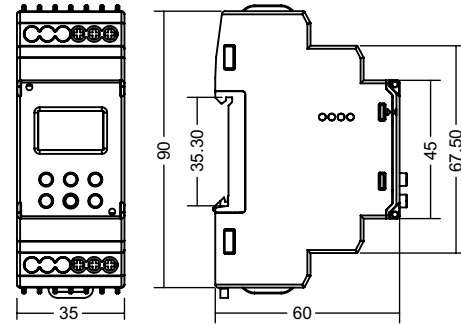

CAUTION :

1. This equipment, being built-in-type, normally becomes a part of main control panel and in such case the terminals do not remain accessible to the end user after installation and internal wiring.
2. Conductors must not come in contact with the internal Circuitry of the equipment or else it may lead to a safety hazard that may in turn endanger life or cause electrical shock to the operator.
3. Circuit breaker or mains switch must be installed between power source and supply terminals to facilitate power 'ON' or 'OFF' function. However this switch or breaker must be installed in a convenient position normally accessible to the operator.
4. Inductive loads should be equipped with interference suppressors like varistors, RC snubbers
5. Use of contactors is recommended if load exceeds the contact rating.

WARNING :

1. To prevent risk of electric shock power supply to the equipment must be kept OFF while doing to the wiring arrangement. Use lugged terminals to Meet M3 screws.
2. Wiring shall be done strictly according to the terminal layout with shortest connections. Conform that all connections are correct.
3. To eliminate electromagnetic interference use of short wire with adequate ratings and twists of the same in equal size shall be made

MECHANICAL INSTALLATION