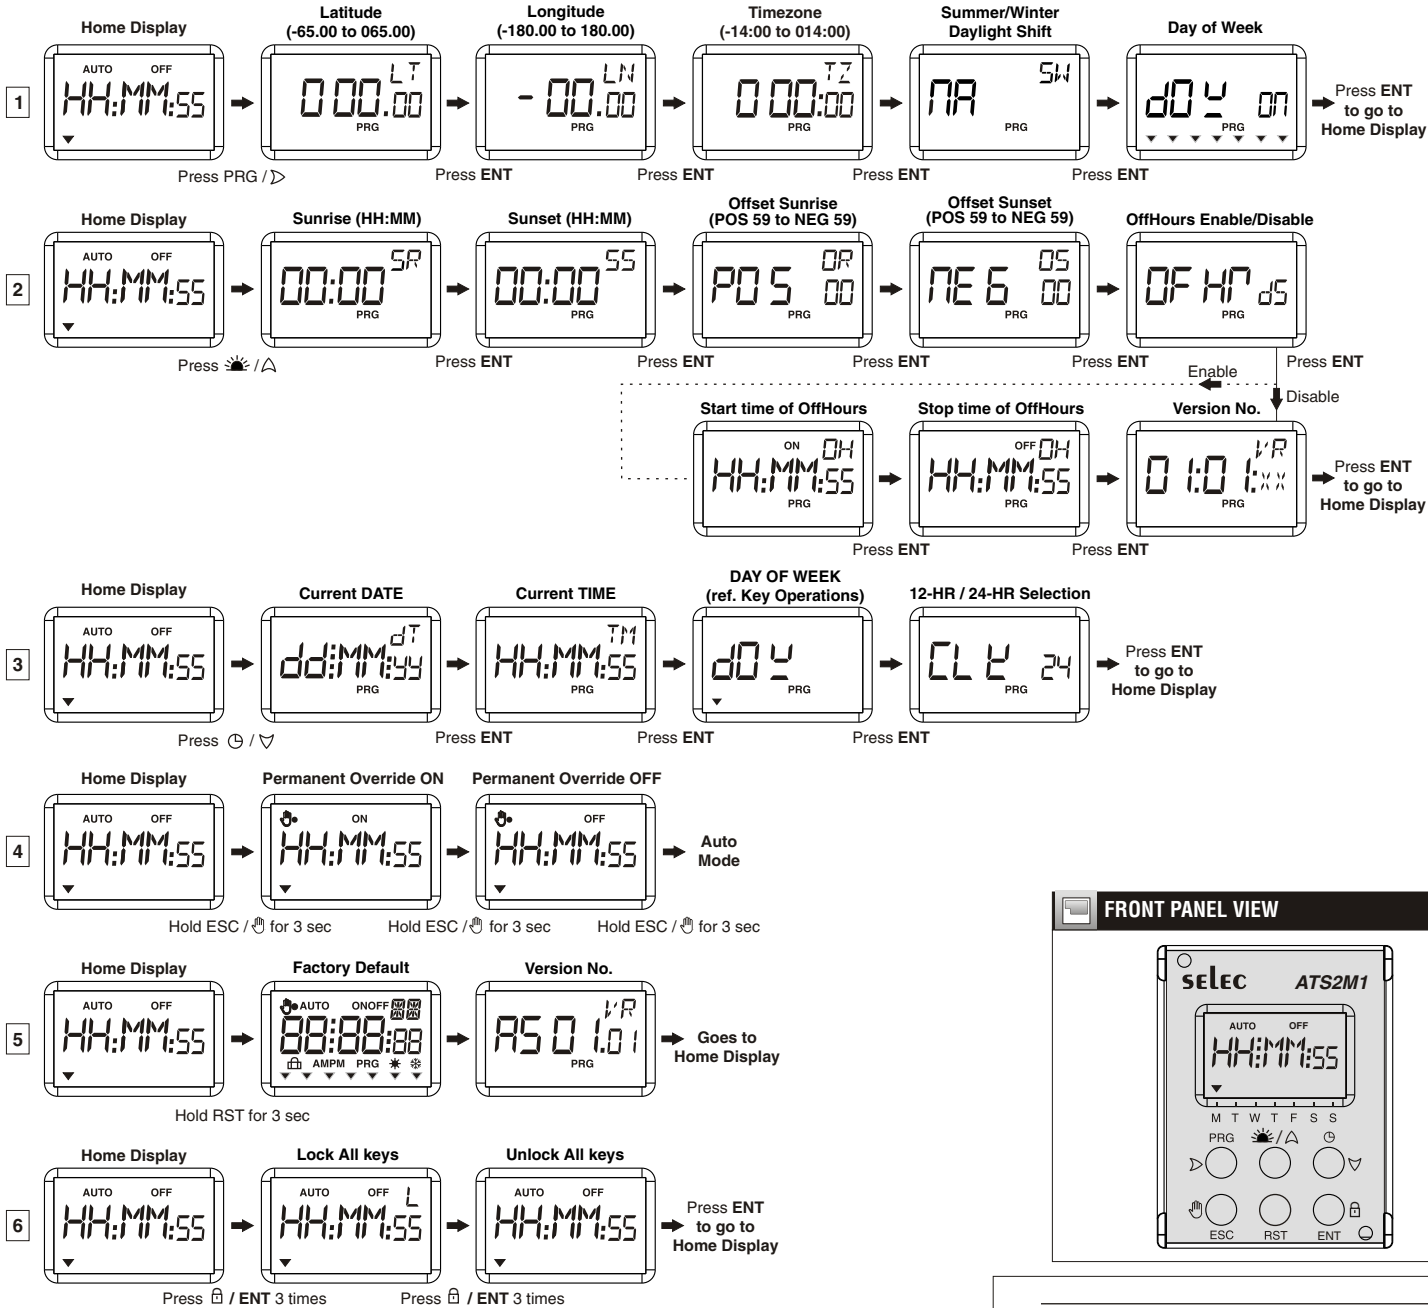

SETTING THE ATS2M1-1-16A-230V PARAMETER

NOTE : To change parameters values use "▷/△/▽"; To set value use "ENT"; To come out of programming use "ESC"